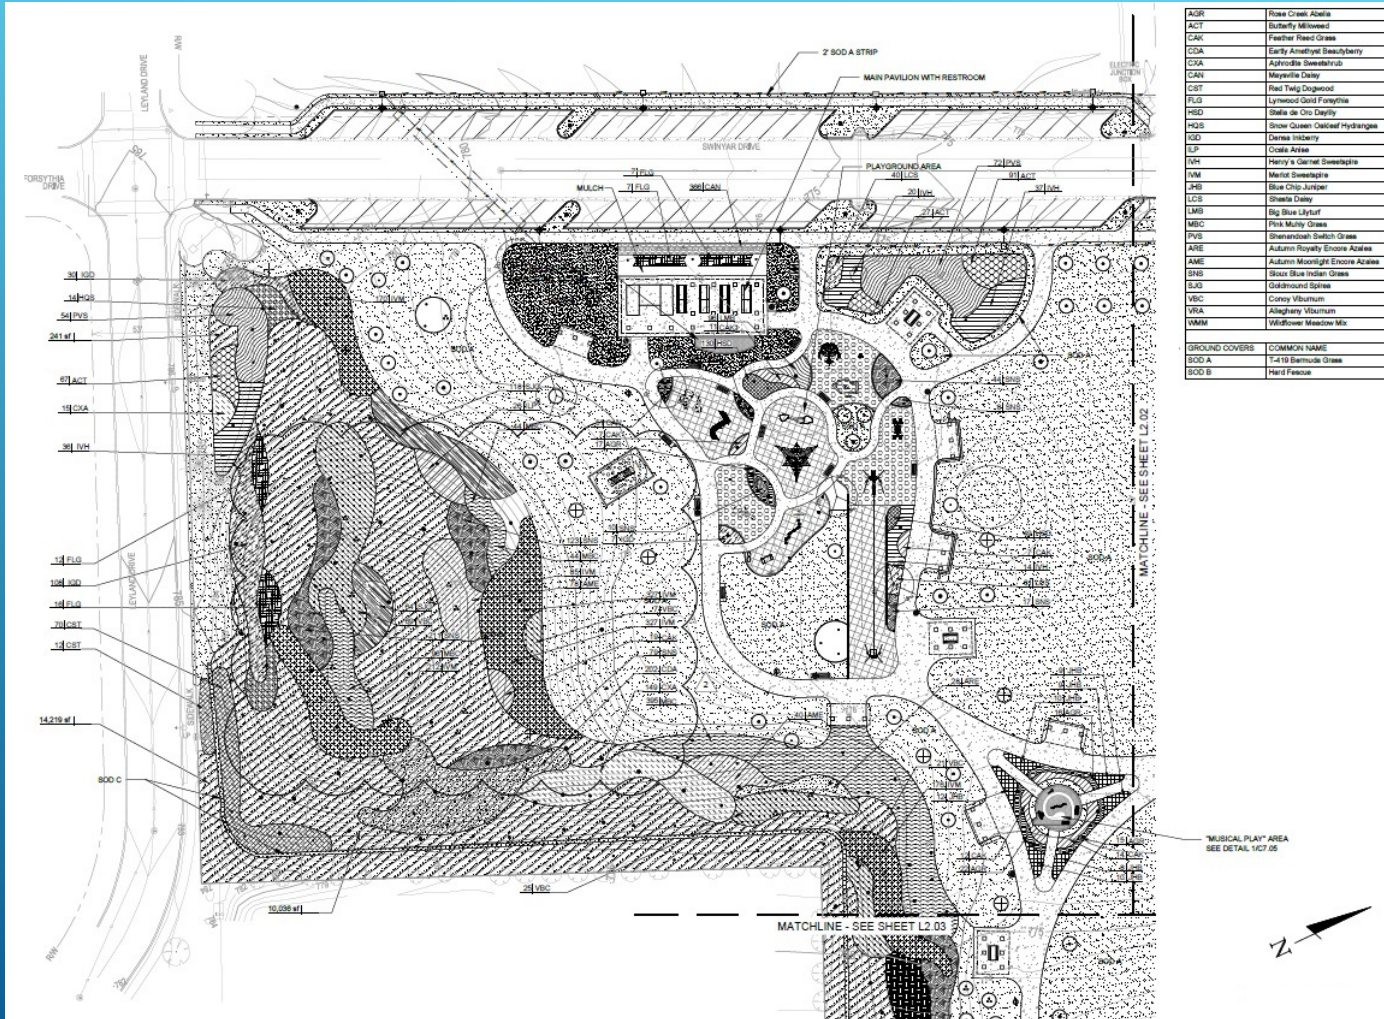

HARDSCAPE PLAN SOUTHWEST

HARDSCAPE PLAN NORTHWEST

HARDSCAPE PLAN EAST

NOTES:
 1. GENERAL NOTES ON SHEET C0.01
 2. SEE SITE FURNISHINGS SCHEDULE ON C1.01 FOR FURNISHING INFORMATION.

LEGEND

	CONCRETE (DETAIL 1, SHEET C7.01)	1	
	ASPHALT (DETAIL 3, SHEET C7.01)		
	ENGINEERED WOOD FIBER (SEE PLAYGROUND PACKAGE)		
	POURED IN PLACE RUBBER (SEE PLAYGROUND PACKAGE)		
	CONCRETE PAVERS (DETAILS 5, SHEET C7.05)		
	PROPERTY LINE		
	STREETLIGHT (TYP)	(1) E1.01	
	DOG WASTE DISPOSAL STATION (TYP)	(1) C1.01	
	PICNIC TABLES (TYP)	(1) C1.01	
	BENCH (TYP)	(3) C7.02	
	TRASH RECEPTACLE (TYP)	(1) C1.01	(4) C7.02
	BIKE RACKS (TYP)	(1) C1.01	(8) C7.07

12"

6' Polyshield Christmas Tree

(Removable Base Plate
for Seasonal Installation)

Chocolate Cupcake with Bite Sculpture

↑
5'
↓

SIGN

STORY BOARDS

NAVIGATION SIGNAGE

LANDSCAPING HIGHLIGHTS

- 418 Trees
- 5,775 shrubs
- Will qualify for Arboretum Status
- Irrigated

SOUTHWEST LANDSCAPING PLAN

SOUTHWEST BUSH PLAN

NORTHWEST BUSH PLAN

EASTERN LANDSCAPING PLAN

EASTERN BUSH PLAN

LARGE PAVILION PLAN

LARGE PAVILION ELEVATION

LARGE PAVILION SOUTHERN ELEVATION

LARGE PAVILION NORTHERN ELEVATION

LARGE PAVILION RESTROOMS

SMALL PAVILION PLAN

SMALL PAVILION ELEVATION

SWING PLAN