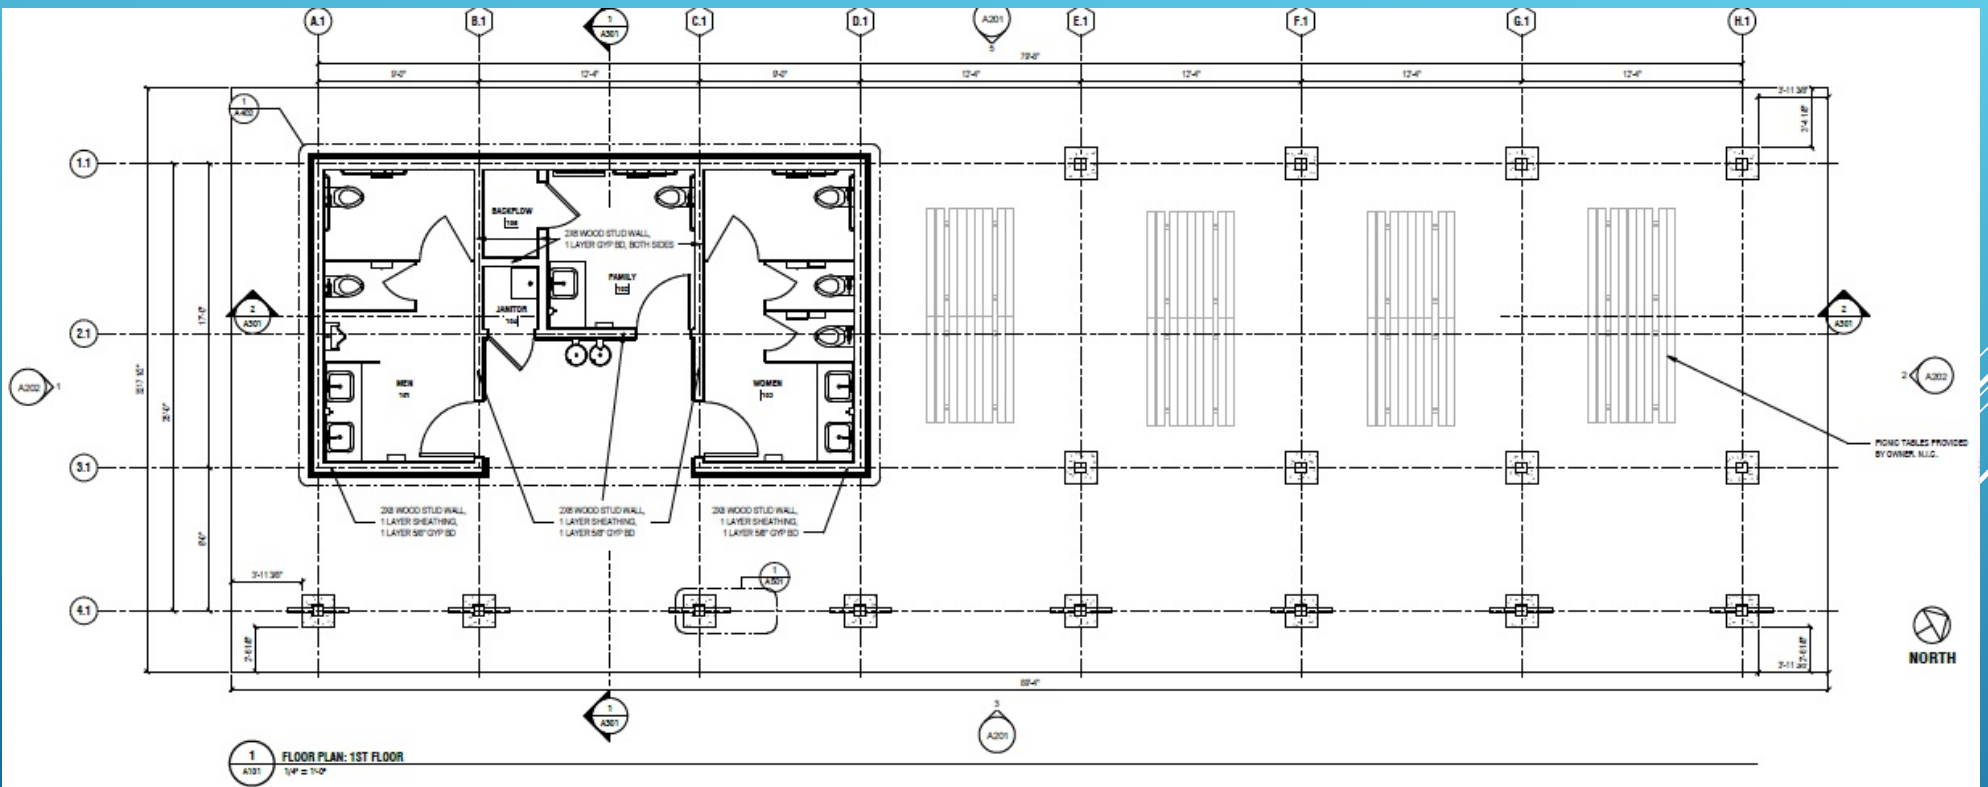

LANDSCAPING HIGHLIGHTS

- 418 Trees
- 5,775 shrubs
- Will qualify for Arboretum Status
- Irrigated

SOUTHWEST LANDSCAPING PLAN

SOUTHWEST BUSH PLAN

NORTHWEST BUSH PLAN

EASTERN LANDSCAPING PLAN

EASTERN BUSH PLAN

LARGE PAVILION PLAN

LARGE PAVILION ELEVATION

LARGE PAVILION SOUTHERN ELEVATION

LARGE PAVILION NORTHERN ELEVATION

LARGE PAVILION RESTROOMS

SMALL PAVILION PLAN

SMALL PAVILION ELEVATION

SWING PLAN