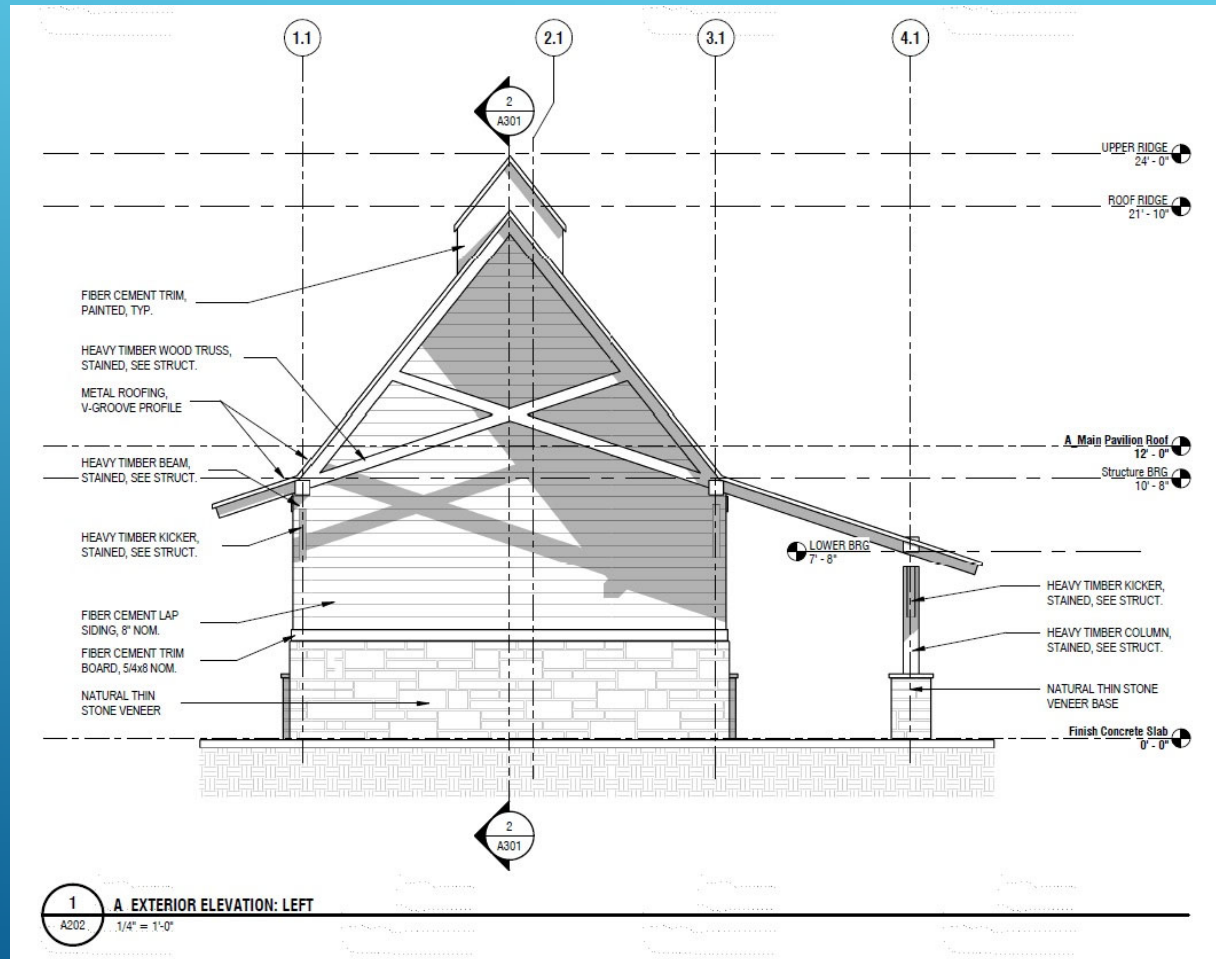

GRADING HIGHLIGHTS

- One large hill (~32')
 - Two knolls (~3')
 - Two stormwater ponds
- 
- A decorative graphic consisting of several parallel white lines of varying lengths, slanted diagonally from the bottom-left towards the top-right, set against a blue gradient background.

LANDSCAPING HIGHLIGHTS

- 418 Trees
- 5,775 shrubs
- Will qualify for Arboretum Status
- Irrigated

SOUTHWEST LANDSCAPING PLAN

SOUTHWEST BUSH PLAN

NORTHWEST BUSH PLAN

EASTERN LANDSCAPING PLAN

EASTERN BUSH PLAN

LARGE PAVILION PLAN

LARGE PAVILION ELEVATION

LARGE PAVILION SOUTHERN ELEVATION

LARGE PAVILION NORTHERN ELEVATION

LARGE PAVILION RESTROOMS

SMALL PAVILION PLAN

SMALL PAVILION ELEVATION

SWING PLAN

SWING ELEVATION