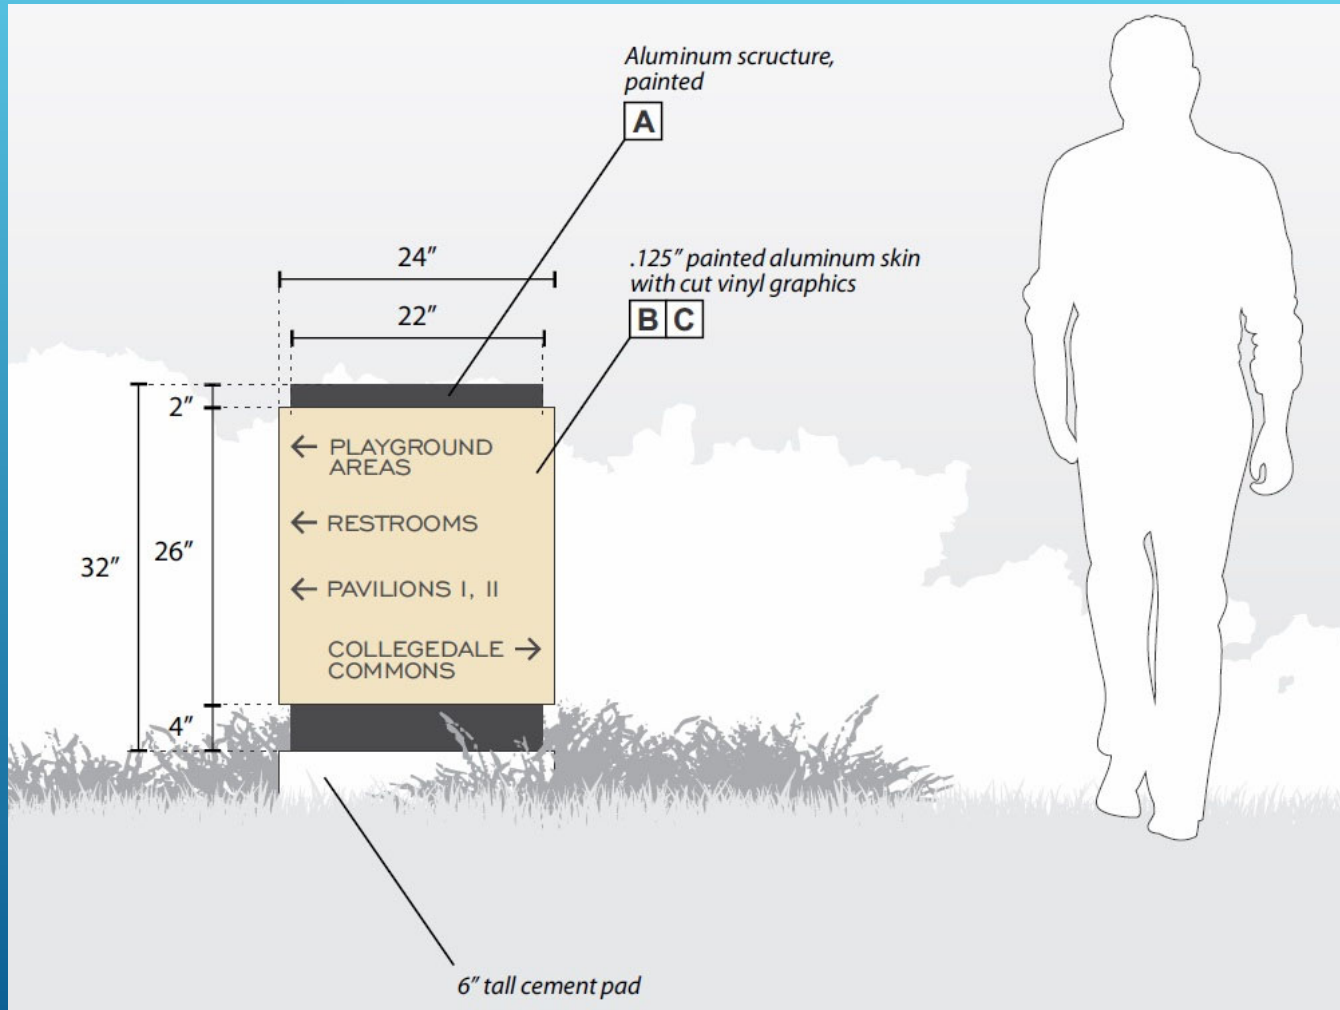

GRADING HIGHLIGHTS

- One large hill (~32')
 - Two knolls (~3')
 - Two stormwater ponds
- 
- A decorative graphic consisting of several parallel white lines of varying lengths, slanted diagonally from the bottom-left towards the top-right, set against a blue gradient background.

PLAY SCULPTURES

↑
18"
↓

Oatmeal Cookie Seating Sculpture

(Top cookie adult seat ht.,
Second cookie child seat ht.)

↑
5'
↓

Cosmic Brownie Climbing Wall

(Can attach to deck)

Child sized
bench ht. - 12"
Age 4-6 yrs.

12"

6' Polyshield Christmas Tree

(Removable Base Plate
for Seasonal Installation)

Chocolate Cupcake with Bite Sculpture

↑
5'
↓

SIGN

STORY BOARDS

NAVIGATION SIGNAGE

LANDSCAPING HIGHLIGHTS

- 418 Trees
- 5,775 shrubs
- Will qualify for Arboretum Status
- Irrigated

SOUTHWEST LANDSCAPING PLAN

SOUTHWEST BUSH PLAN

NORTHWEST BUSH PLAN

EASTERN LANDSCAPING PLAN

EASTERN BUSH PLAN