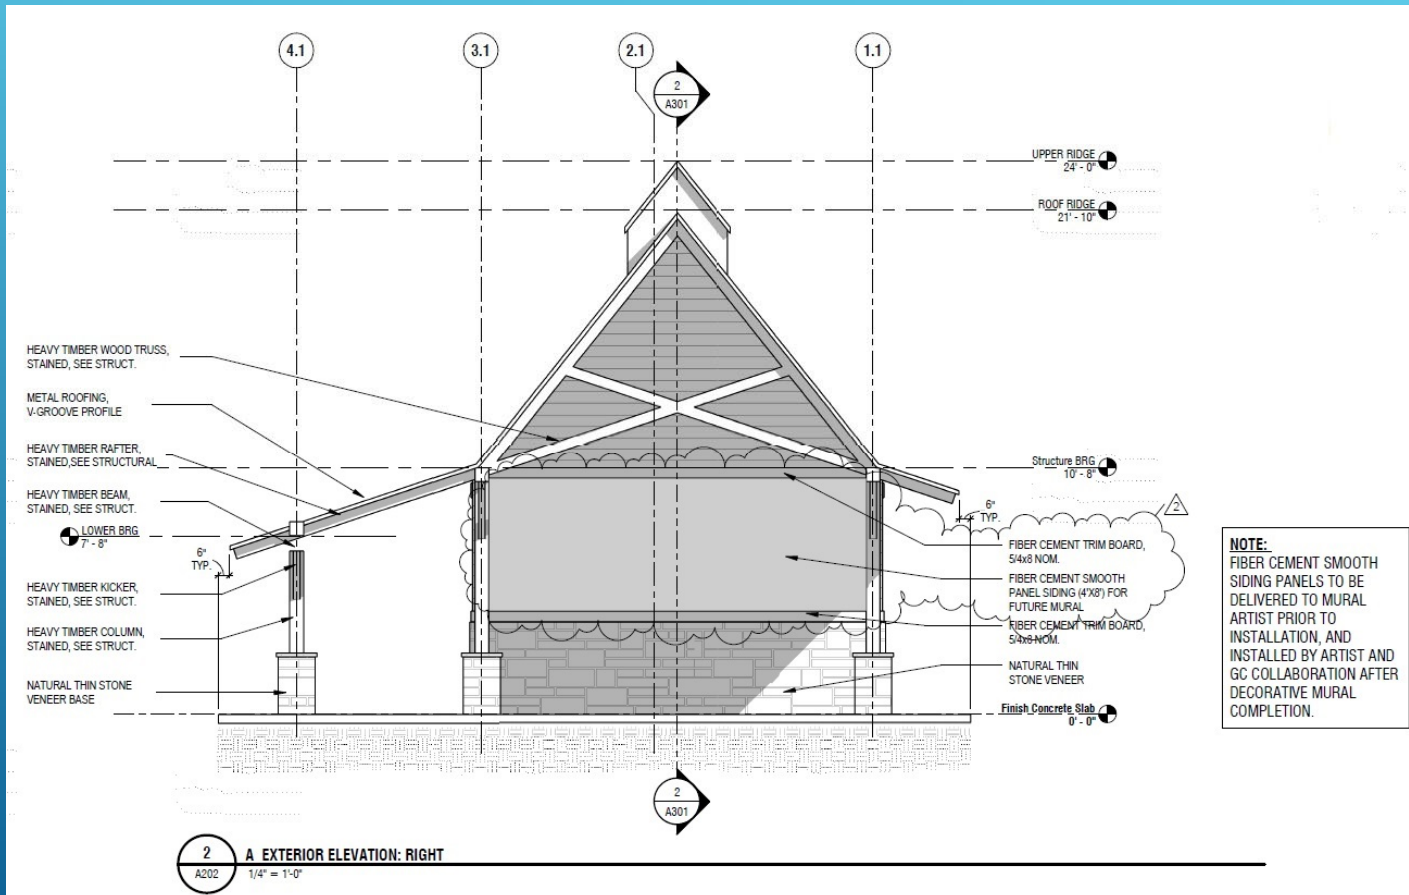

GRADING HIGHLIGHTS

- One large hill (~32')
 - Two knolls (~3')
 - Two stormwater ponds
- 
- A decorative graphic consisting of several parallel white lines of varying lengths, slanted diagonally from the bottom-left towards the top-right, set against a blue gradient background.

LANDSCAPING HIGHLIGHTS

- 418 Trees
- 5,775 shrubs
- Will qualify for Arboretum Status
- Irrigated

SOUTHWEST LANDSCAPING PLAN

SOUTHWEST BUSH PLAN

NORTHWEST BUSH PLAN

EASTERN LANDSCAPING PLAN

EASTERN BUSH PLAN

LARGE PAVILION PLAN

LARGE PAVILION ELEVATION

LARGE PAVILION SOUTHERN ELEVATION

LARGE PAVILION NORTHERN ELEVATION

LARGE PAVILION RESTROOMS

SMALL PAVILION PLAN

SMALL PAVILION ELEVATION

SWING PLAN

SWING ELEVATION