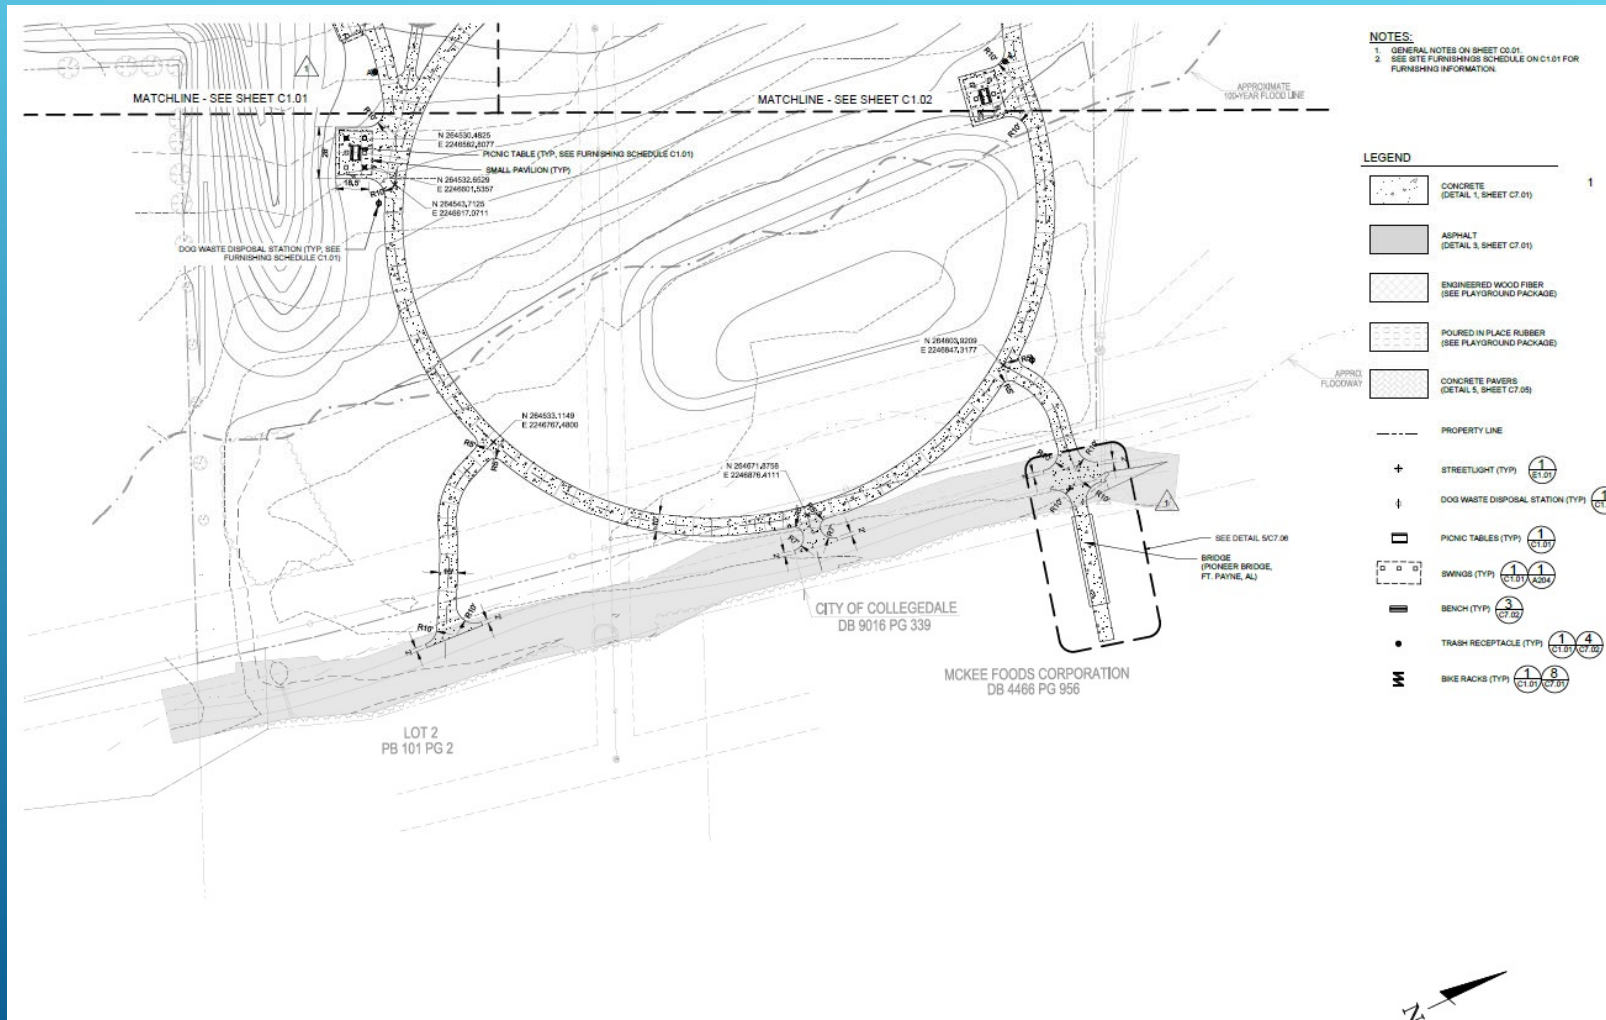

HARDSCAPE PLAN EAST

LEGEND

	CONCRETE (DETAIL 1, SHEET C7.01)	1	
	ASPHALT (DETAIL 3, SHEET C7.01)		
	ENGINEERED WOOD FIBER (SEE PLAYGROUND PACKAGE)		
	POURED IN PLACE RUBBER (SEE PLAYGROUND PACKAGE)		
	CONCRETE PAVERS (DETAILS 5, SHEET C7.05)		
	PROPERTY LINE		
	STREETLIGHT (TYP)	(1) E1.01	
	DOG WASTE DISPOSAL STATION (TYP)	(1) C1.01	
	PICNIC TABLES (TYP)	(1) C1.01	
	BENCH (TYP)	(3) C7.02	
	TRASH RECEPTACLE (TYP)	(1) C1.01	(4) C7.02
	BIKE RACKS (TYP)	(1) C1.01	(8) C7.07