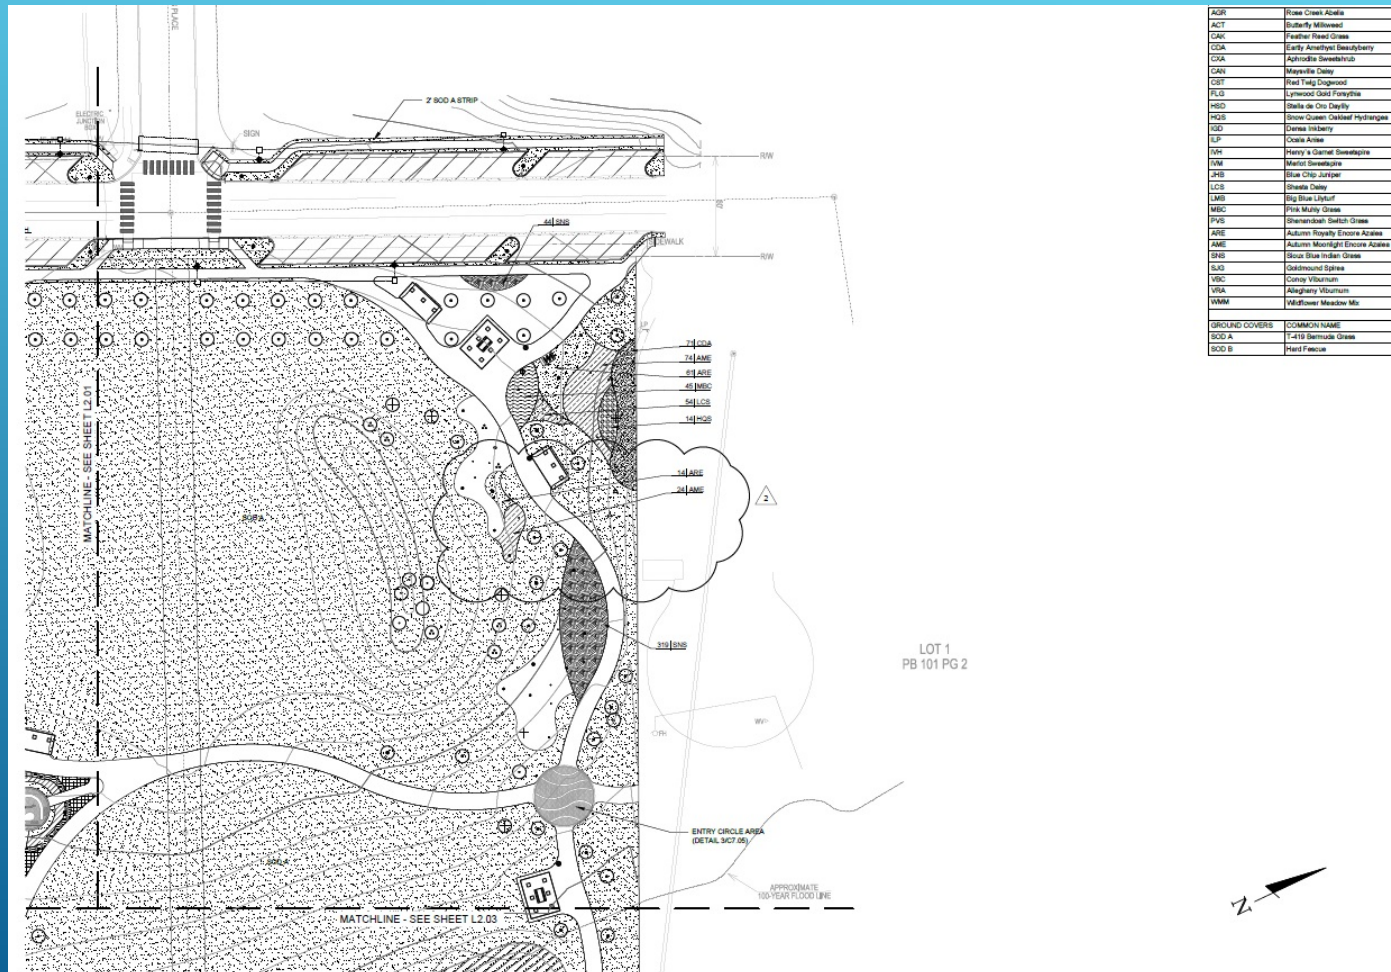

HARDSCAPE PLAN SOUTHWEST

HARDSCAPE PLAN NORTHWEST

HARDSCAPE PLAN EAST

NOTES:
 1. GENERAL NOTES ON SHEET C0.01
 2. SEE SITE FURNISHINGS SCHEDULE ON C1.01 FOR FURNISHING INFORMATION.

LEGEND

	CONCRETE (DETAIL 1, SHEET C7.01)	1	
	ASPHALT (DETAIL 3, SHEET C7.01)		
	ENGINEERED WOOD FIBER (SEE PLAYGROUND PACKAGE)		
	POURED IN PLACE RUBBER (SEE PLAYGROUND PACKAGE)		
	CONCRETE PAVERS (DETAILS 5, SHEET C7.05)		
	PROPERTY LINE		
	STREETLIGHT (TYP)	(1) E1.01	
	DOG WASTE DISPOSAL STATION (TYP)	(1) C1.01	
	PICNIC TABLES (TYP)	(1) C1.01	
	BENCH (TYP)	(3) C7.02	
	TRASH RECEPTACLE (TYP)	(1) C1.01	(4) C7.02
	BIKE RACKS (TYP)	(1) C1.01	(8) C7.07

GRADING HIGHLIGHTS

- One large hill (~32')
 - Two knolls (~3')
 - Two stormwater ponds
- 
- A decorative graphic consisting of several parallel white lines of varying lengths, slanted diagonally from the bottom-left towards the top-right, set against a blue gradient background.

LANDSCAPING HIGHLIGHTS

- 418 Trees
- 5,775 shrubs
- Will qualify for Arboretum Status
- Irrigated

SOUTHWEST LANDSCAPING PLAN

SOUTHWEST BUSH PLAN

NORTHWEST BUSH PLAN

EASTERN LANDSCAPING PLAN

EASTERN BUSH PLAN

LARGE PAVILION PLAN

LARGE PAVILION ELEVATION

LARGE PAVILION SOUTHERN ELEVATION

LARGE PAVILION NORTHERN ELEVATION

LARGE PAVILION RESTROOMS

SMALL PAVILION PLAN

SMALL PAVILION ELEVATION

SWING PLAN