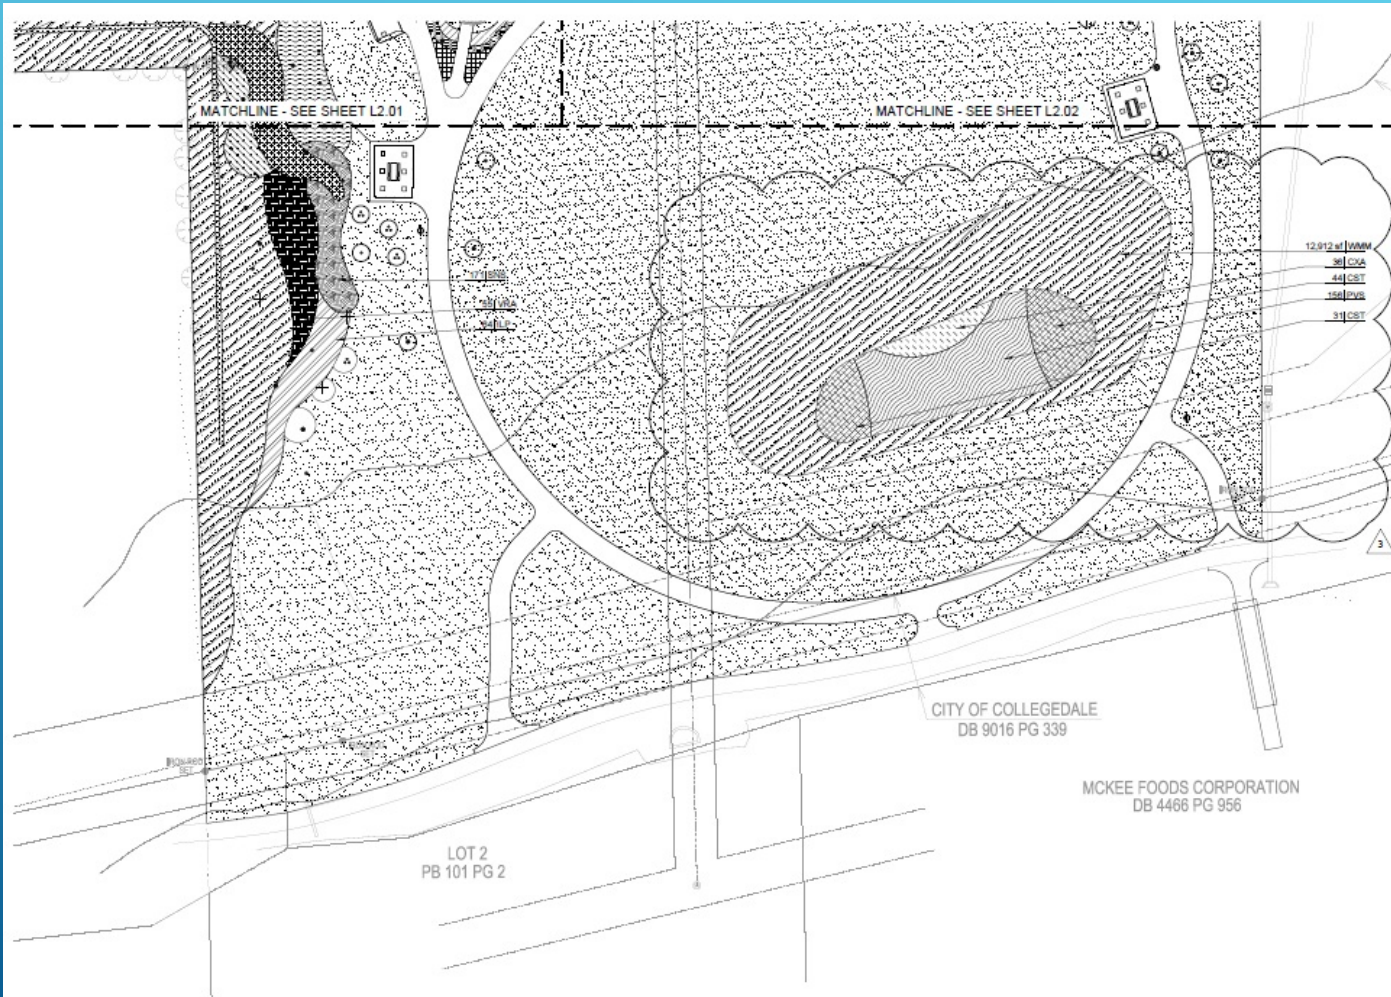

GRADING HIGHLIGHTS

- One large hill (~32')
 - Two knolls (~3')
 - Two stormwater ponds
- 
- A decorative graphic consisting of several parallel white lines of varying lengths, slanted diagonally from the bottom-left towards the top-right, set against a blue gradient background.

12"

6' Polyshield Christmas Tree

(Removable Base Plate
for Seasonal Installation)

Chocolate Cupcake with Bite Sculpture

↑
5'
↓

SIGN

STORY BOARDS

NAVIGATION SIGNAGE

LANDSCAPING HIGHLIGHTS

- 418 Trees
- 5,775 shrubs
- Will qualify for Arboretum Status
- Irrigated

SOUTHWEST LANDSCAPING PLAN

SOUTHWEST BUSH PLAN

NORTHWEST BUSH PLAN

EASTERN LANDSCAPING PLAN

EASTERN BUSH PLAN

LARGE PAVILION PLAN

LARGE PAVILION ELEVATION

LARGE PAVILION SOUTHERN ELEVATION

LARGE PAVILION NORTHERN ELEVATION

LARGE PAVILION RESTROOMS

SMALL PAVILION PLAN

SMALL PAVILION ELEVATION

SWING PLAN