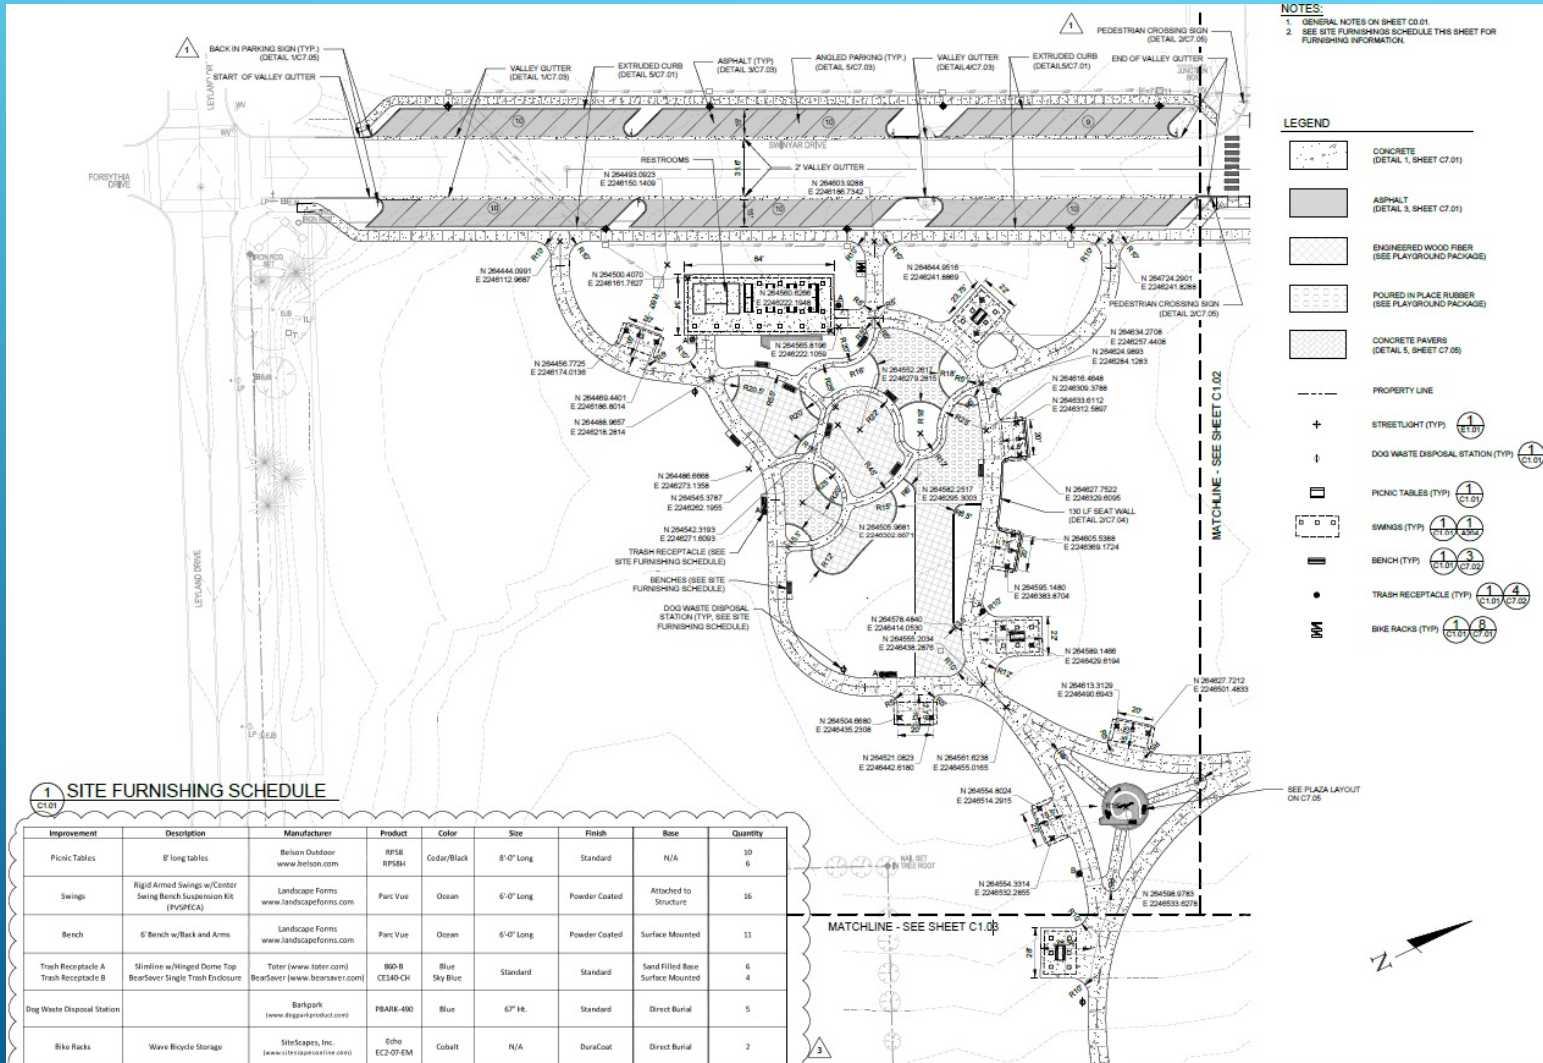

LITTLE DEBBIE PARK
AT THE
COMMONS

VISION: RELAXED AND
NATURAL AREA FOCUSING
ON PEOPLE RATHER THAN
THINGS

GENERAL HIGHLIGHTS

- One large Pavilion w/ restrooms
- Five Small Pavilions
- Eight Swing Structures (16 Swings)
- 11 Benches
- Playground
- Block seating
- 2 Bicycle Racks
- 10 Picnic Tables
- 83 Standard Parking Spaces & 4 ADA Compatible Parking Spaces
- Bridge over the Creek

HARDSCAPE PLAN SOUTHWEST

HARDSCAPE PLAN NORTHWEST

HARDSCAPE PLAN EAST

NOTES:
 1. GENERAL NOTES ON SHEET C0.01
 2. SEE SITE FURNISHINGS SCHEDULE ON C1.01 FOR FURNISHING INFORMATION.

LEGEND

	CONCRETE (DETAIL 1, SHEET C7.01)	1	
	ASPHALT (DETAIL 3, SHEET C7.01)		
	ENGINEERED WOOD FIBER (SEE PLAYGROUND PACKAGE)		
	POURED IN PLACE RUBBER (SEE PLAYGROUND PACKAGE)		
	CONCRETE PAVERS (DETAILS 5, SHEET C7.05)		
	PROPERTY LINE		
	STREETLIGHT (TYP)	(1) E1.01	
	DOG WASTE DISPOSAL STATION (TYP)	(1) C1.01	
	PICNIC TABLES (TYP)	(1) C1.01	
	BENCH (TYP)	(3) C7.02	
	TRASH RECEPTACLE (TYP)	(1) C1.01	(4) C7.02
	BIKE RACKS (TYP)	(1) C1.01	(8) C7.07

GRADING HIGHLIGHTS

- One large hill (~32')
 - Two knolls (~3')
 - Two stormwater ponds
- 
- A decorative graphic consisting of several parallel white lines of varying lengths, slanted diagonally from the bottom-left towards the top-right, set against a blue gradient background.

LARGE PAVILION PLAN

LARGE PAVILION ELEVATION

LARGE PAVILION SOUTHERN ELEVATION

LARGE PAVILION NORTHERN ELEVATION

LARGE PAVILION RESTROOMS

SMALL PAVILION PLAN

SMALL PAVILION ELEVATION

SWING PLAN