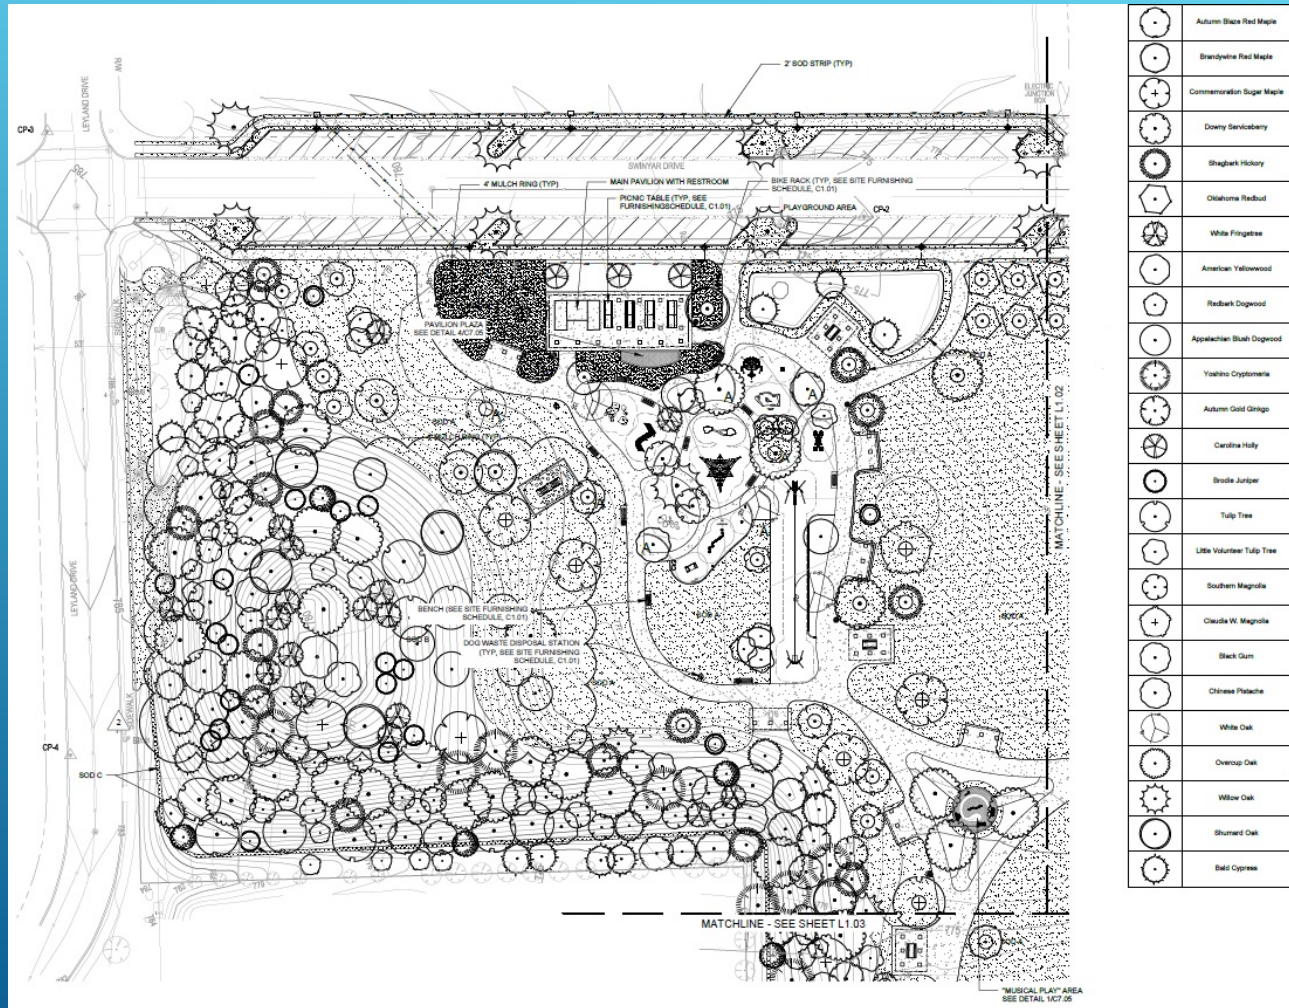

HARDSCAPE PLAN SOUTHWEST

HARDSCAPE PLAN NORTHWEST

HARDSCAPE PLAN EAST

NOTES:
 1. GENERAL NOTES ON SHEET C0.01
 2. SEE SITE FURNISHINGS SCHEDULE ON C1.01 FOR FURNISHING INFORMATION.

LEGEND

	CONCRETE (DETAIL 1, SHEET C7.01)	1	
	ASPHALT (DETAIL 3, SHEET C7.01)		
	ENGINEERED WOOD FIBER (SEE PLAYGROUND PACKAGE)		
	POURED IN PLACE RUBBER (SEE PLAYGROUND PACKAGE)		
	CONCRETE PAVERS (DETAILS 5, SHEET C7.05)		
	PROPERTY LINE		
	STREETLIGHT (TYP)	(1) E1.01	
	DOG WASTE DISPOSAL STATION (TYP)	(1) C1.01	
	PICNIC TABLES (TYP)	(1) C1.01	
	BENCH (TYP)	(3) C7.02	
	TRASH RECEPTACLE (TYP)	(1) C1.01	(4) C7.02
	BIKE RACKS (TYP)	(1) C1.01	(8) C7.07

PLAY SCULPTURES

↑
18"
↓

Oatmeal Cookie Seating Sculpture

(Top cookie adult seat ht.,
Second cookie child seat ht.)

↑
5'
↓

Cosmic Brownie Climbing Wall

(Can attach to deck)

Child sized
bench ht. - 12"
Age 4-6 yrs.

12"

6' Polyshield Christmas Tree

(Removable Base Plate
for Seasonal Installation)

Chocolate Cupcake with Bite Sculpture

↑
5'
↓

SIGN

STORY BOARDS

NAVIGATION SIGNAGE

LANDSCAPING HIGHLIGHTS

- 418 Trees
- 5,775 shrubs
- Will qualify for Arboretum Status
- Irrigated

SOUTHWEST LANDSCAPING PLAN

SOUTHWEST BUSH PLAN

NORTHWEST BUSH PLAN

EASTERN LANDSCAPING PLAN

EASTERN BUSH PLAN