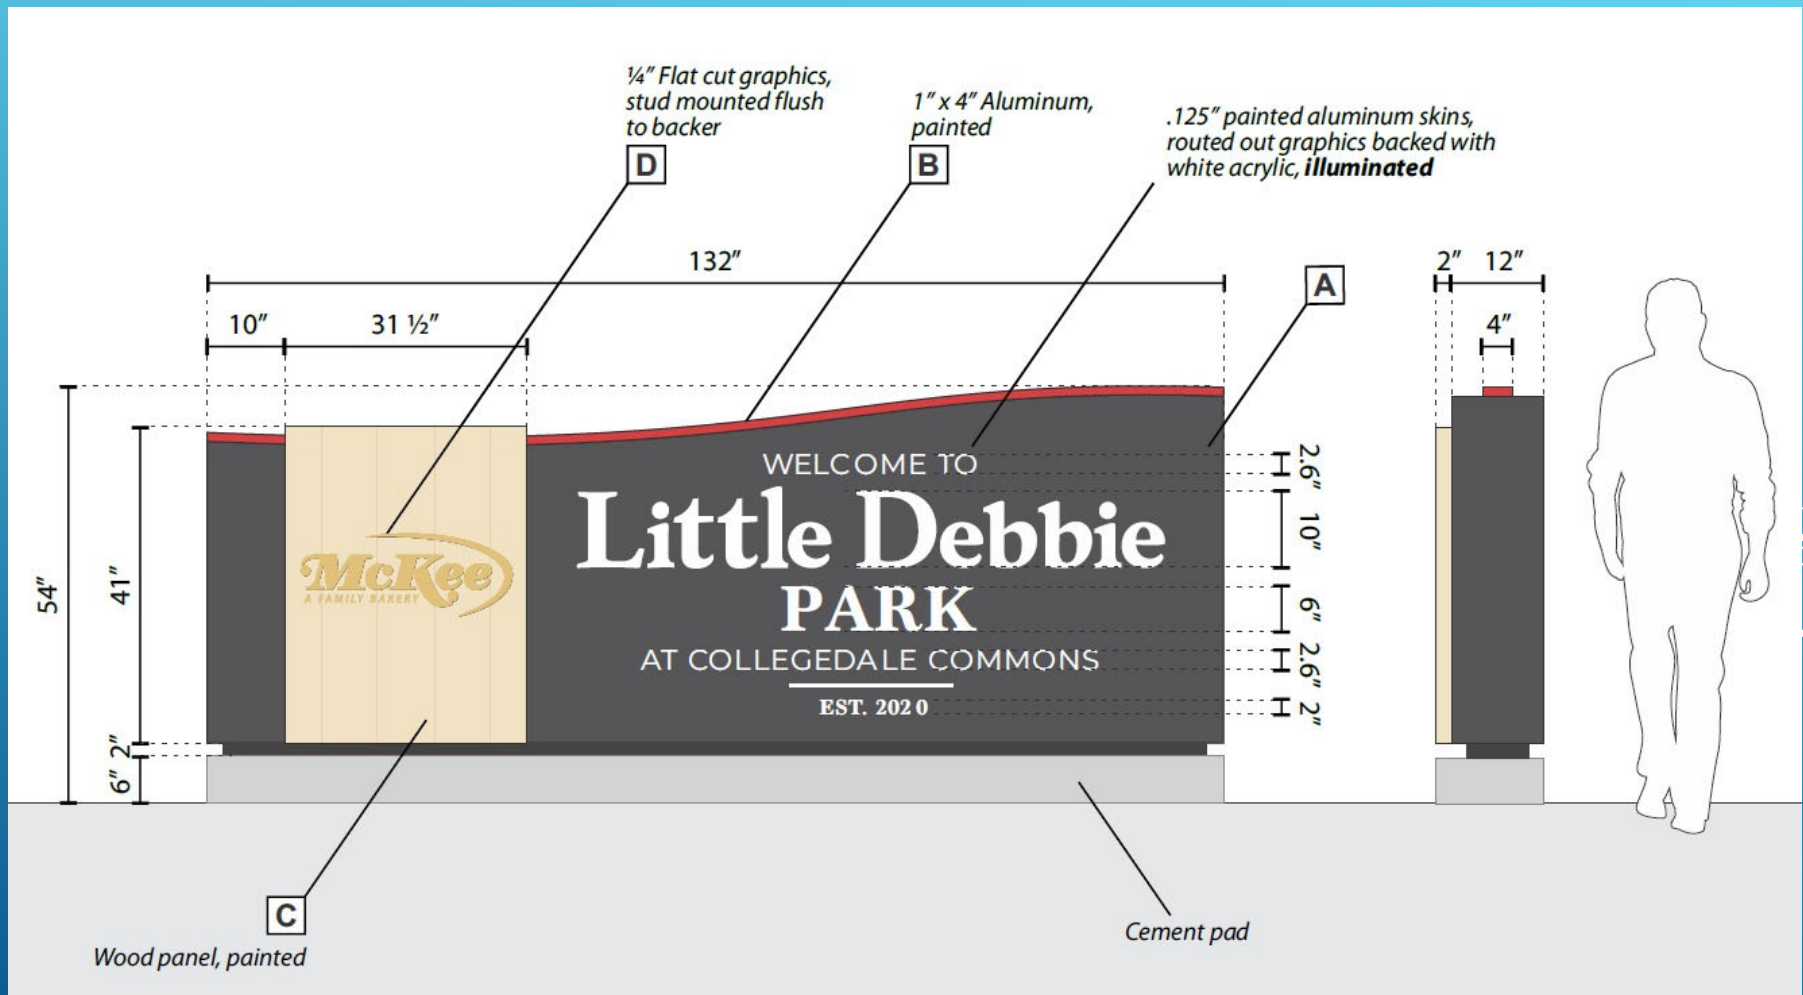

PLAY SCULPTURES

↑
18"
↓

Oatmeal Cookie Seating Sculpture

(Top cookie adult seat ht.,
Second cookie child seat ht.)

↑
5'
↓

Cosmic Brownie Climbing Wall

(Can attach to deck)

Child sized
bench ht. - 12"
Age 4-6 yrs.

12"

6' Polyshield Christmas Tree

(Removable Base Plate
for Seasonal Installation)

Chocolate Cupcake with Bite Sculpture

↑
5'
↓

SIGN

STORY BOARDS

NAVIGATION SIGNAGE

LANDSCAPING HIGHLIGHTS

- 418 Trees
- 5,775 shrubs
- Will qualify for Arboretum Status
- Irrigated

SOUTHWEST LANDSCAPING PLAN

SOUTHWEST BUSH PLAN

NORTHWEST BUSH PLAN

EASTERN LANDSCAPING PLAN

EASTERN BUSH PLAN