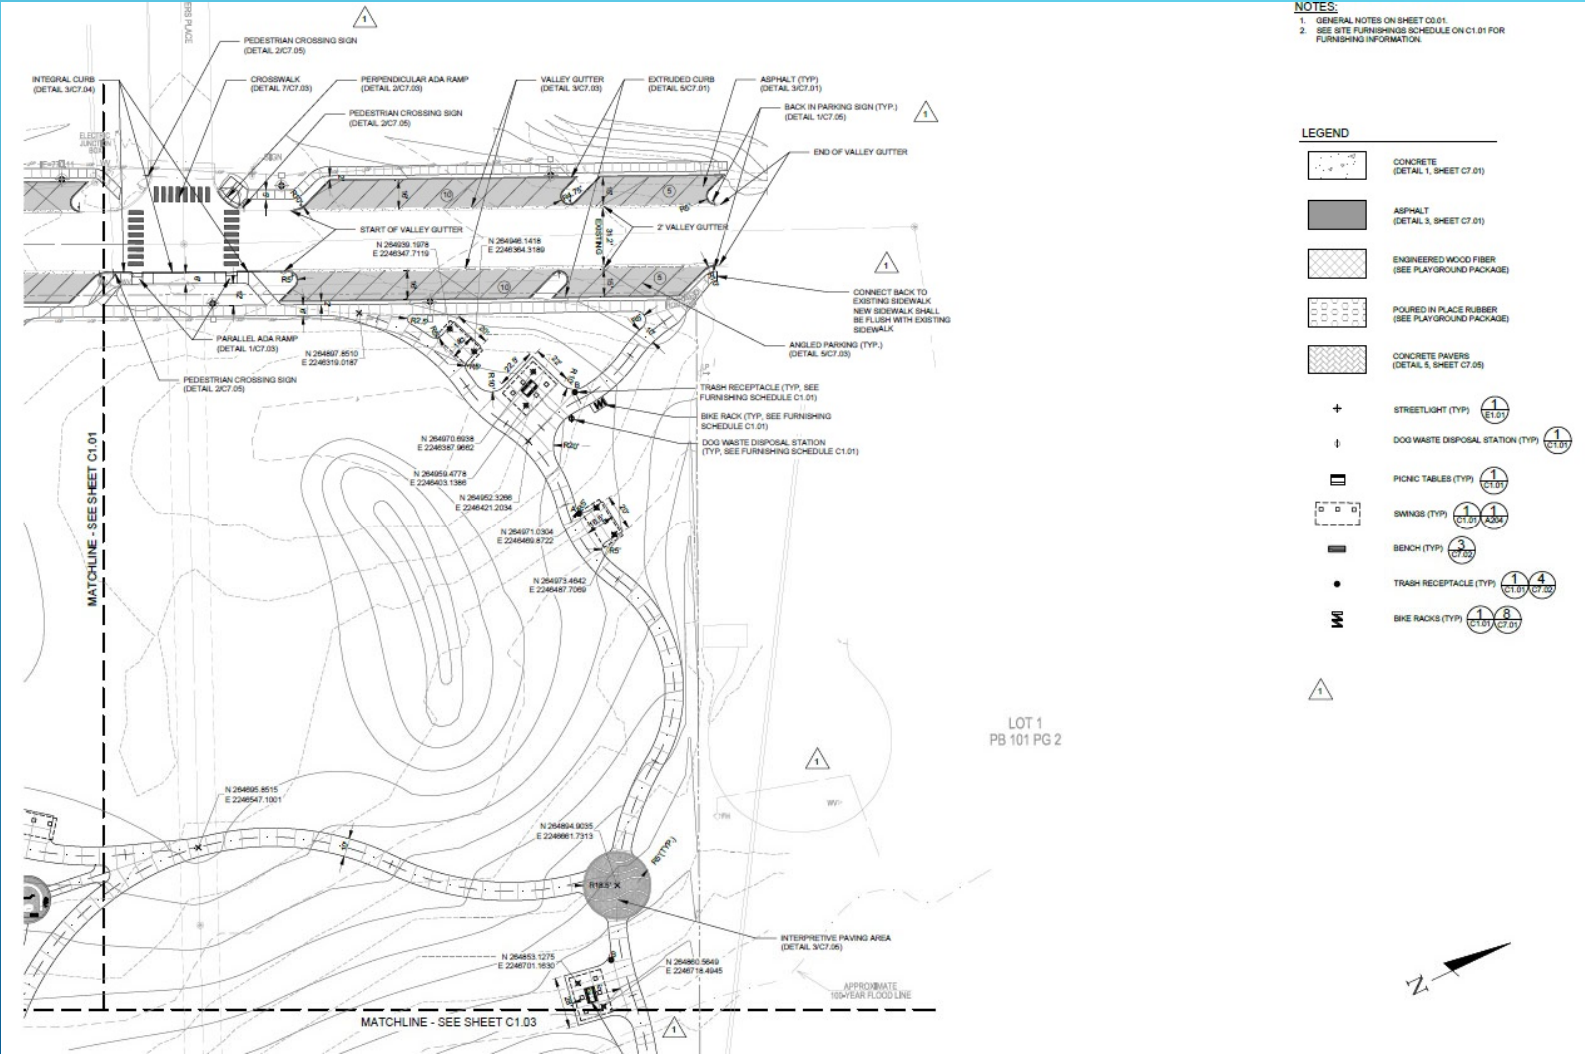

LITTLE DEBBIE PARK
AT THE
COMMONS

VISION: RELAXED AND
NATURAL AREA FOCUSING
ON PEOPLE RATHER THAN
THINGS

GENERAL HIGHLIGHTS

- One large Pavilion w/ restrooms
- Five Small Pavilions
- Eight Swing Structures (16 Swings)
- 11 Benches
- Playground
- Block seating
- 2 Bicycle Racks
- 10 Picnic Tables
- 83 Standard Parking Spaces & 4 ADA Compatible Parking Spaces
- Bridge over the Creek

HARDSCAPE PLAN SOUTHWEST

HARDSCAPE PLAN NORTHWEST

HARDSCAPE PLAN EAST

NOTES:
 1. GENERAL NOTES ON SHEET C0.01
 2. SEE SITE FURNISHINGS SCHEDULE ON C1.01 FOR FURNISHING INFORMATION.

LEGEND

	CONCRETE (DETAIL 1, SHEET C7.01)	1	
	ASPHALT (DETAIL 3, SHEET C7.01)		
	ENGINEERED WOOD FIBER (SEE PLAYGROUND PACKAGE)		
	POURED IN PLACE RUBBER (SEE PLAYGROUND PACKAGE)		
	CONCRETE PAVERS (DETAILS 5, SHEET C7.05)		
	PROPERTY LINE		
	STREETLIGHT (TYP)	(1) E1.01	
	DOG WASTE DISPOSAL STATION (TYP)	(1) C1.01	
	PICNIC TABLES (TYP)	(1) C1.01	
	BENCH (TYP)	(3) C7.02	
	TRASH RECEPTACLE (TYP)	(1) C1.01	(4) C7.02
	BIKE RACKS (TYP)	(1) C1.01	(8) C7.07

GRADING HIGHLIGHTS

- One large hill (~32')
 - Two knolls (~3')
 - Two stormwater ponds
- 
- A decorative graphic consisting of several parallel white lines of varying lengths, slanted diagonally from the bottom-left towards the top-right, set against a blue gradient background.

12"

6' Polyshield Christmas Tree

(Removable Base Plate
for Seasonal Installation)

Chocolate Cupcake with Bite Sculpture

↑
5'
↓

SIGN

STORY BOARDS

NAVIGATION SIGNAGE