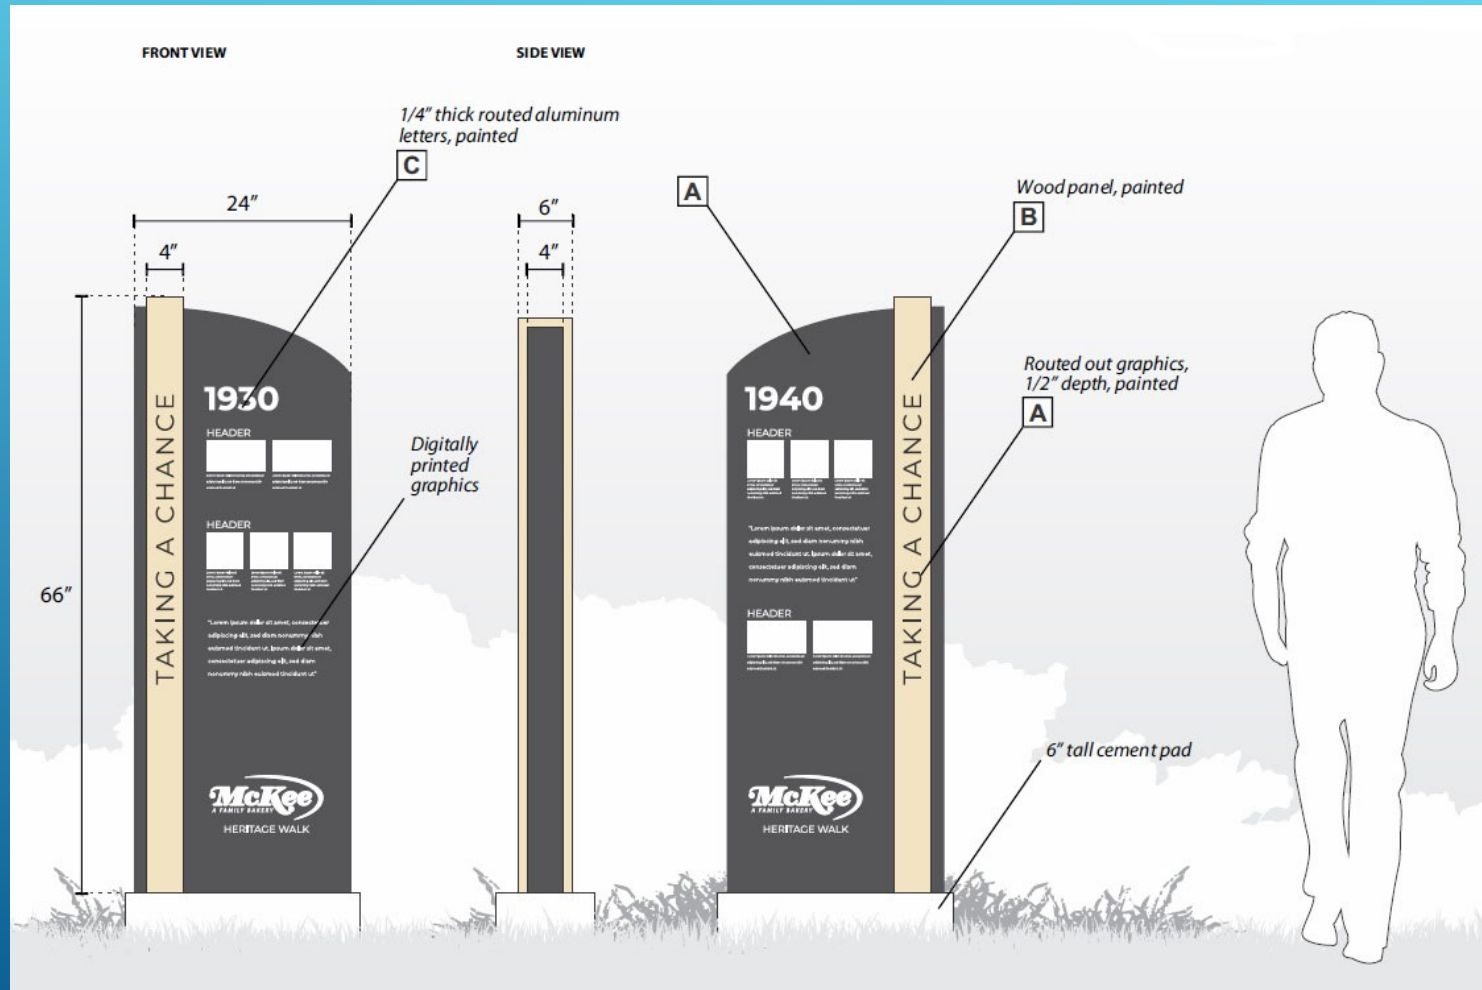

GRADING HIGHLIGHTS

- One large hill (~32')
 - Two knolls (~3')
 - Two stormwater ponds
- 
- A decorative graphic consisting of several parallel white lines of varying lengths, slanted diagonally from the bottom-left towards the top-right, set against a blue gradient background.

PLAY SCULPTURES

↑
18"
↓

Oatmeal Cookie Seating Sculpture

(Top cookie adult seat ht.,
Second cookie child seat ht.)

↑
5'
↓

Cosmic Brownie Climbing Wall

(Can attach to deck)

Child sized
bench ht. - 12"
Age 4-6 yrs.

12"

6' Polyshield Christmas Tree

(Removable Base Plate
for Seasonal Installation)

Chocolate Cupcake with Bite Sculpture

↑
5'
↓

SIGN

STORY BOARDS

NAVIGATION SIGNAGE

LANDSCAPING HIGHLIGHTS

- 418 Trees
- 5,775 shrubs
- Will qualify for Arboretum Status
- Irrigated

SOUTHWEST LANDSCAPING PLAN

SOUTHWEST BUSH PLAN

NORTHWEST BUSH PLAN

EASTERN LANDSCAPING PLAN

EASTERN BUSH PLAN