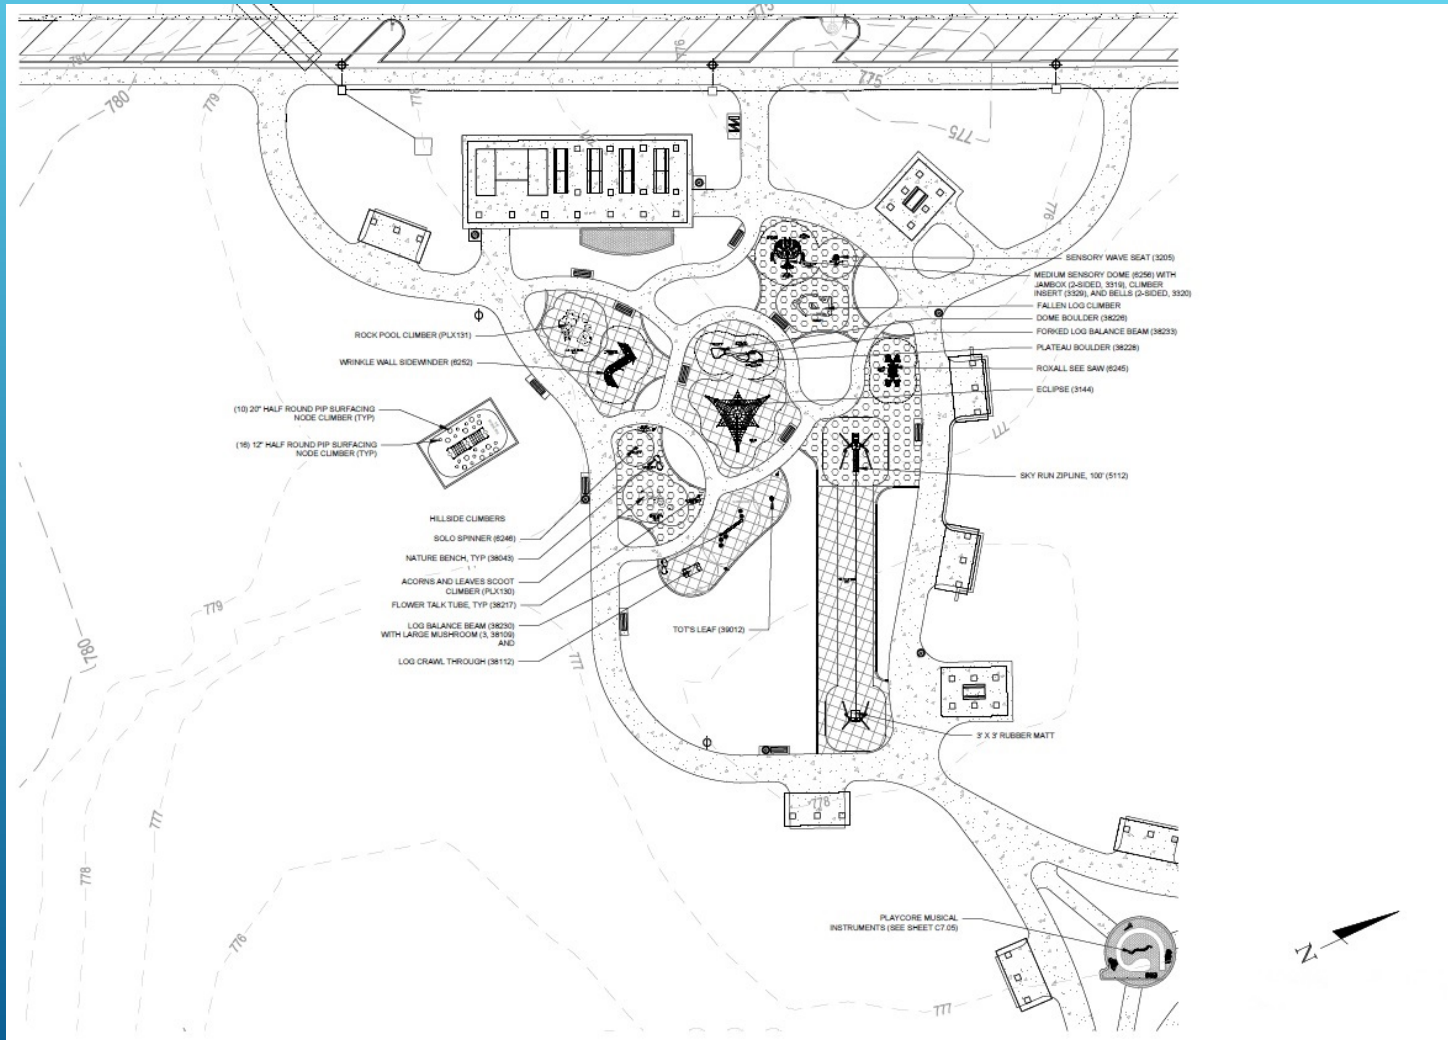

OVERALL PLAYGROUND