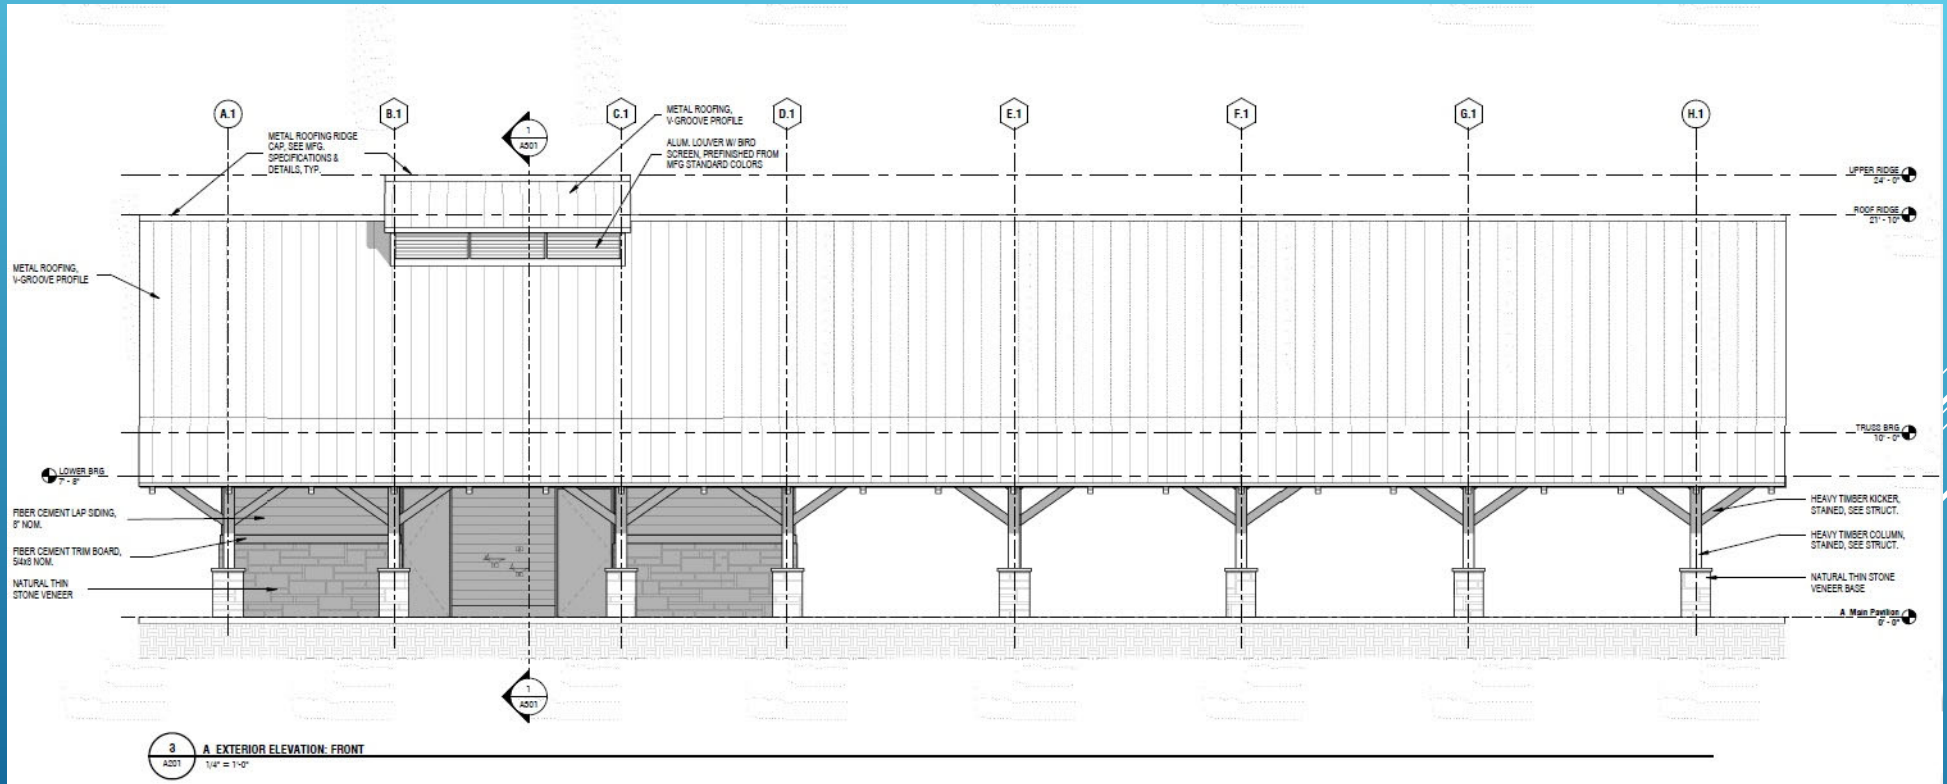

12"

6' Polyshield Christmas Tree

(Removable Base Plate
for Seasonal Installation)

Chocolate Cupcake with Bite Sculpture

↑
5'
↓

SIGN

STORY BOARDS

NAVIGATION SIGNAGE

LANDSCAPING HIGHLIGHTS

- 418 Trees
- 5,775 shrubs
- Will qualify for Arboretum Status
- Irrigated

SOUTHWEST LANDSCAPING PLAN

SOUTHWEST BUSH PLAN

NORTHWEST BUSH PLAN

EASTERN LANDSCAPING PLAN

EASTERN BUSH PLAN

LARGE PAVILION PLAN

LARGE PAVILION ELEVATION

LARGE PAVILION SOUTHERN ELEVATION

LARGE PAVILION NORTHERN ELEVATION

LARGE PAVILION RESTROOMS

SMALL PAVILION PLAN

SMALL PAVILION ELEVATION

SWING PLAN

SWING ELEVATION